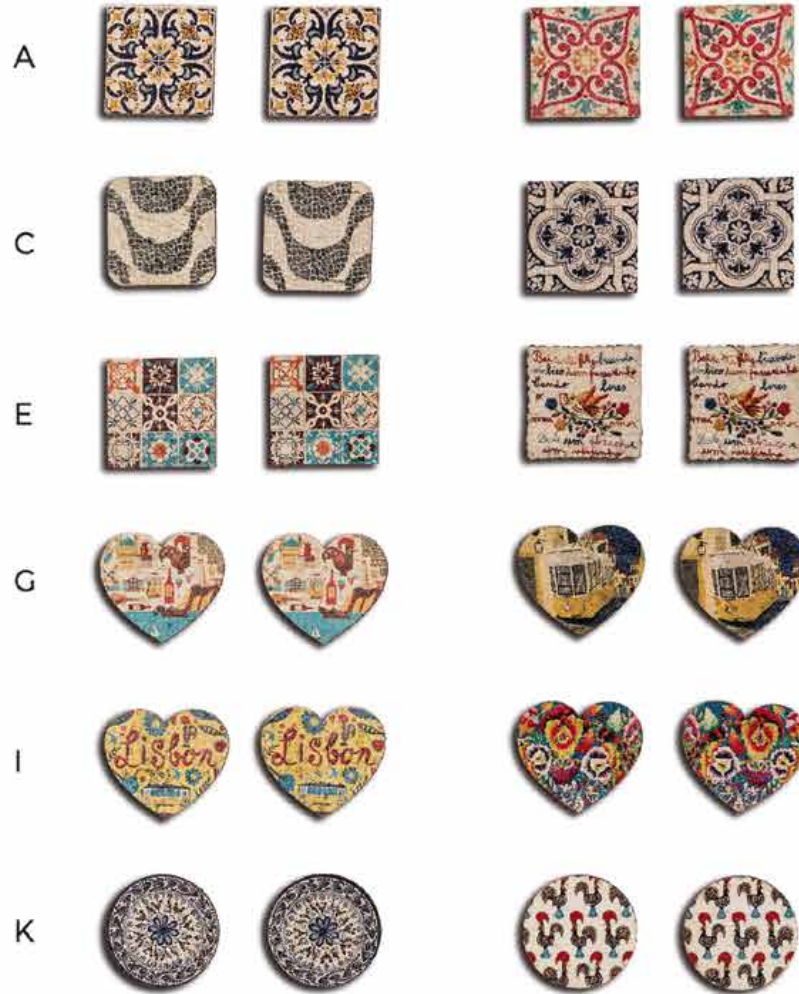

■ ref. 1710AM

■ ref. 1710VM

■ ref. 1710V

■ ref. 1710L

■ ref. 1710A

Small Parts

■ ref. 372BG
A: 24,5cm L: 15,5cm
P: 7cm

■ ref. 371BG
A: 10,2cm L: 17,5cm
P: 6cm

■ ref. 370BG
A: 8,5cm L: 13cm
P: 4,3cm

■ ref. 373BG
A: 8,3cm L: 23,5cm
P: 7cm

VERDE

VERMELHO

AMARELO

AZUL

LARANJA

ROSA

Jewelry

Jewelry

■ ref. 17111

■ ref. 17109

Jewelry

ref. 1672COR - AMARELO
T1: 16,5cm
T2: 17,5cm
T3: 18,5cm

ref. 1673COR
T1: 16,5cm
T2: 17,5cm
T3: 18,5cm

LILÁS

PRETO

AZUL CLARO

ROSA

LARANJA

VERDE

NATURAL

VERMELHO

AZUL ESCURO